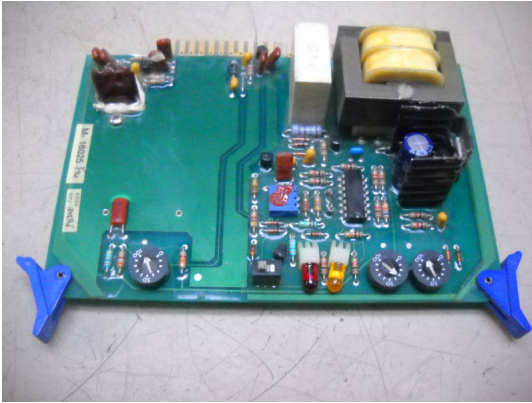

Sonac 220 DELAVAN PART#43554 MODEL 220 CARD

Sonac_220_DELAVA_4c2df58089d86.jpg

Sonac 220 DELAVAN PART#43554 MODEL CARD (this photo is the new style and the photo below is the old style)(Please note the old style is obsolete.)

Rating: Not Rated Yet

Price

Sales price \$1,232.00

Sales price without tax \$1,232.00

Tax amount

[Ask a question about this product](#)

Description

SKU#135011 Sonac 220 DELAVAN PART#43554 MODEL CARD. We have the entire line of Sonac 220's on our website, in stock and available for same day shipping. (The photo below is the old style and the photo above is the new style, a manual with install instructions will be sent with the new card.)(Please note the old style is obsolete.)