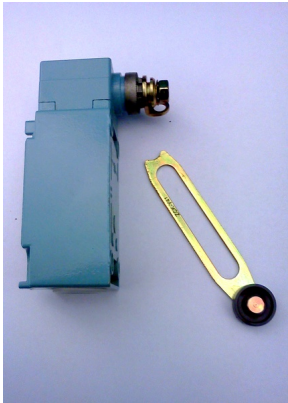

Piqua limit switch 2 NO & 2 NC

Piqua_Limit_Swit_507c34825d2f0.jpg

Limit Switch for Piqua Balers, 2 NO and 2 NC Contacts

Rating: Not Rated Yet

Price

Sales price \$224.00

Sales price without tax \$224.00

Tax amount

[Ask a question about this product](#)

Description

This is a Limit switch used commonly on Piqua Balers, that has 2 Normally Open (NO) and 2 Normally Closed (NC) Contacts.

Inside of the switch, this one has 8 terminals. Others on the machine have 4.

Come with rotary top, and Adjustable arm.

Units in box: 1

//