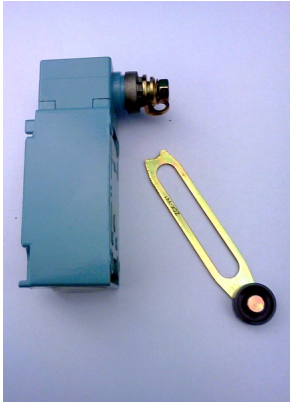

Piqua limit switch 2 NO & 2 NC

Piqua_Limit_Swit_507c34825d2f0.jpg

Limit Switch for Piqua Balers, 2 NO and 2 NC Contacts

Rating: Not Rated Yet

Price

Sales price \$224.00

Sales price without tax \$224.00

Tax amount

[Ask a question about this product](#)

Description

This is a Limit switch used commonly on Piqua Balers, that has 2 Normally Open (NO) and 2 Normally Closed (NC) Contacts.

Inside of the switch, this one has 8 terminals. Others on the machine have 4.

Come with rotary top, and Adjustable arm.

Units in box: 1

//