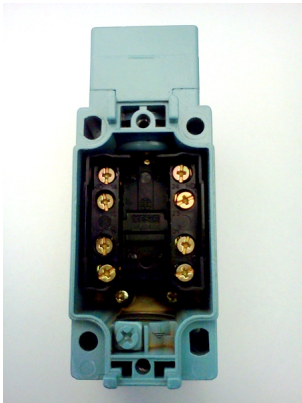

Piqua limit switch 2 NO & 2 NC

Piqua_Limit_Swit_507c34825d2f0.jpg

Limit Switch for Piqua Balers, 2 NO and 2 NC Contacts

Rating: Not Rated Yet

Price

Sales price \$224.00

Sales price without tax \$224.00

Tax amount

[Ask a question about this product](#)

Description

This is a Limit switch used commonly on Piqua Balers, that has 2 Normally Open (NO) and 2 Normally Closed (NC) Contacts.

Inside of the switch, this one has 8 terminals. Others on the machine have 4.

Come with rotary top, and Adjustable arm.

Units in box: 1

//