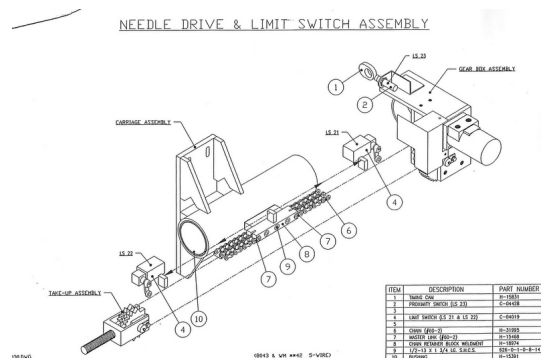

Needle Drive Chain Connecting Link H-15468

CONNECTING_LINK__4a329b0edc4d3.jpg

American Baler Needle Drive Chain CONNECTING LINK H-15468

Rating: Not Rated Yet

Price

Sales price \$15.50

Sales price without tax \$15.50

Tax amount

[Ask a question about this product](#)

Description

American Baler Connecting Link H-15468 Double Connecting link use on Needle Drives

//