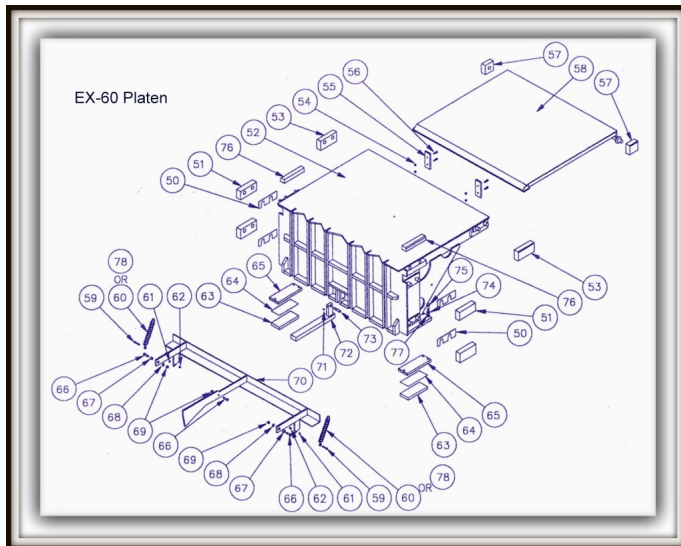

M-2023 Excel Lower Bearing

See Below-#63 on Diagram Below. (2) Per Machine. Order QTY 2 for complete set.

Rating: Not Rated Yet

Price

Sales price $183.00

Sales price without tax $183.00

Tax amount

[Ask a question about this product](#)

Description

//