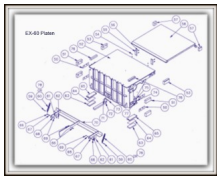

M-2023 Excel Lower Bearing

See Below-#63 on Diagram Below. (2) Per Machine. Order QTY 2 for complete set.

Rating: Not Rated Yet

Price

Sales price \$183.00

Sales price without tax \$183.00

Tax amount

[Ask a question about this product](#)