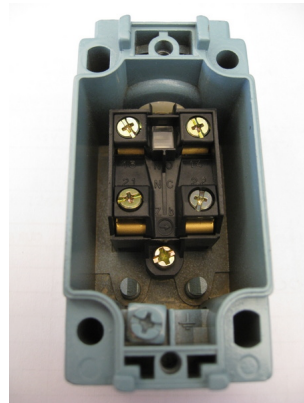

Gate / Door Turret Head Limit Switch

TURRET_HEAD_LIMI_4b22b064c4857.jpg

TURRET HEAD LIMIT SWITCH Used on Many Balers

Rating: Not Rated Yet

Price

Sales price \$203.00

Sales price without tax \$203.00

Tax amount

[Ask a question about this product](#)

Description

TURRET HEAD LIMIT SWITCH USED ON MANY DIFFERENT BALERS.

Switch comes Complete with Body, Head and Arm. Used on Many Different balers for the door and Safety gate. Comes complete as pictured below.