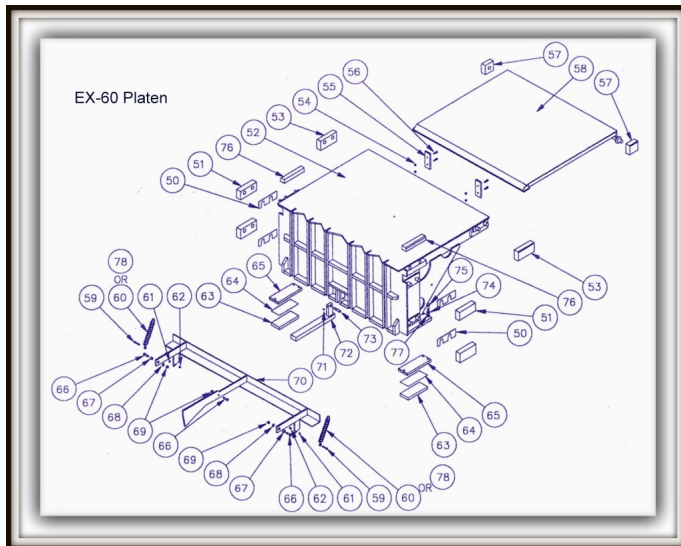

Excell Baler M-2039 Shims

See Below-#64 on Diagram Below. (4) Per Machine. Order QTY 4 for complete set.

Rating: Not Rated Yet

Price

Sales price \$66.50

Sales price without tax \$66.50

Tax amount

[Ask a question about this product](#)

Description

Units in box: 1

//