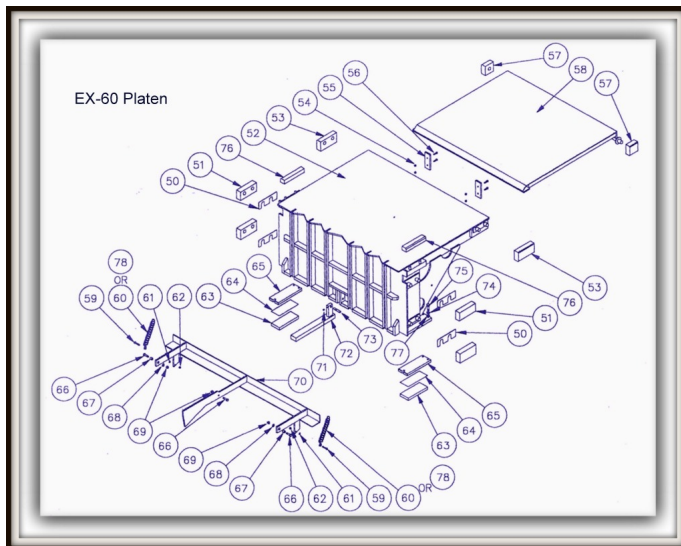

Excel M-2035 Bottom Side Bearing M2035

PRODUCT
Image
Unavailable

PRODUCT
Image
Unavailable

Excel baler Model 60 Bottom Side Bearing M-2035 M2035. #51 Below

Rating: Not Rated Yet

Price

Sales price $97.20

Sales price without tax $97.20

Tax amount

[Ask a question about this product](#)

Description

Units in box: 1

//