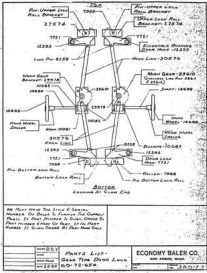

Economy 100 Series Manual Reproduction

Economy_100_Seri_4b910c8cf0bb2.jpg

Reproduced 28 Page Copy of Manaul. Includes schematics, parts lists and operations of baler.

Rating: Not Rated Yet

Price

Sales price \$55.00

Sales price without tax \$55.00

Tax amount

[Ask a question about this product](#)

Description

Reproduced 28 Page Copy of Manaul. Includes schematics, parts lists and operations of baler. Will scan and email/fax PDF file of manual, plus send a bound copy of the manual thru UPS.