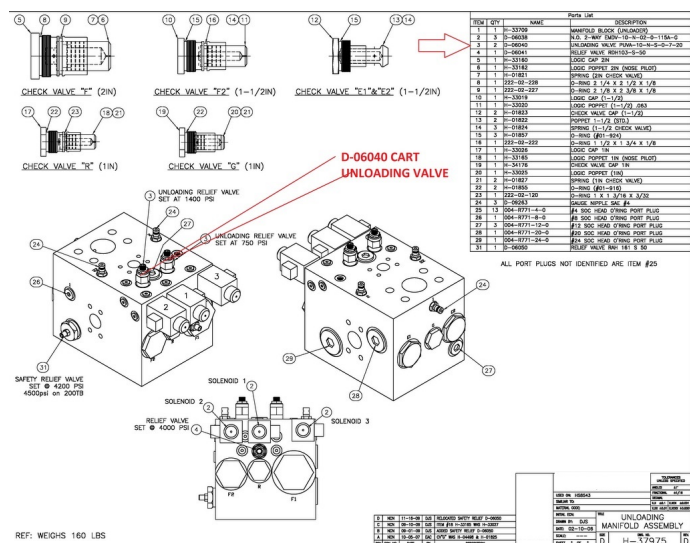

# D-06040 CART UNLOADING VALVE

D-06040 CART UNLOADING VALVE

Rec #522085

Rating: Not Rated Yet

**Price**

Sales price \$270.00

Sales price without tax \$270.00

Tax amount

[Ask a question about this product](#)

**Description**

Listed Below on the print #3

REF: WEIGHS 160 LBS

Units in box: 1

//