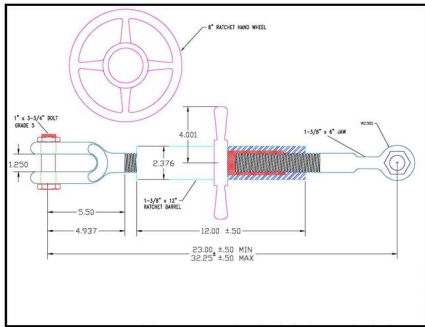

Baler Side Wheel Turnbuckle

Baler_Turnbuckle_4b02d89d1b3be.jpg

#914306 TURNBUCKLE, 1-3/8 X 12" BARREL, 8" HANDWHEEL, FORKED ENDS WITH 1" PIN, GREASE FITTINGS, FREIGHT EXTRA CAN BE USED ON MANY BALER BRANDS

TURNBUCKLE, 1-3/8" X
12" BARREL, 8" HANDWHEEL
JAW ENDS, GREASE FITTINGS,
FREIGHT EXTRA.

Ref# FICHSU CM-37766

//