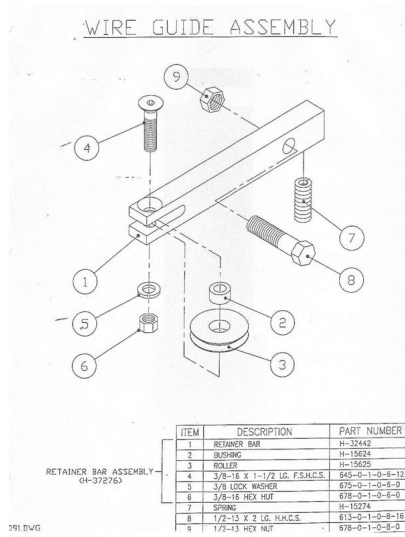

## 675-0-1-0-8-0 1/2 LOCK WASHER

675\_0\_1\_0\_6\_0\_3\_\_5052360667b88.jpg

675-0-1-0-6-0 3/8 LOCK WASHER

Rating: Not Rated Yet

**Price**

Sales price \$0.25

Sales price without tax \$0.25

Tax amount

## LOCK WASHER ON THE WIRE GUIDE ROLLER ASSEMBLY

//